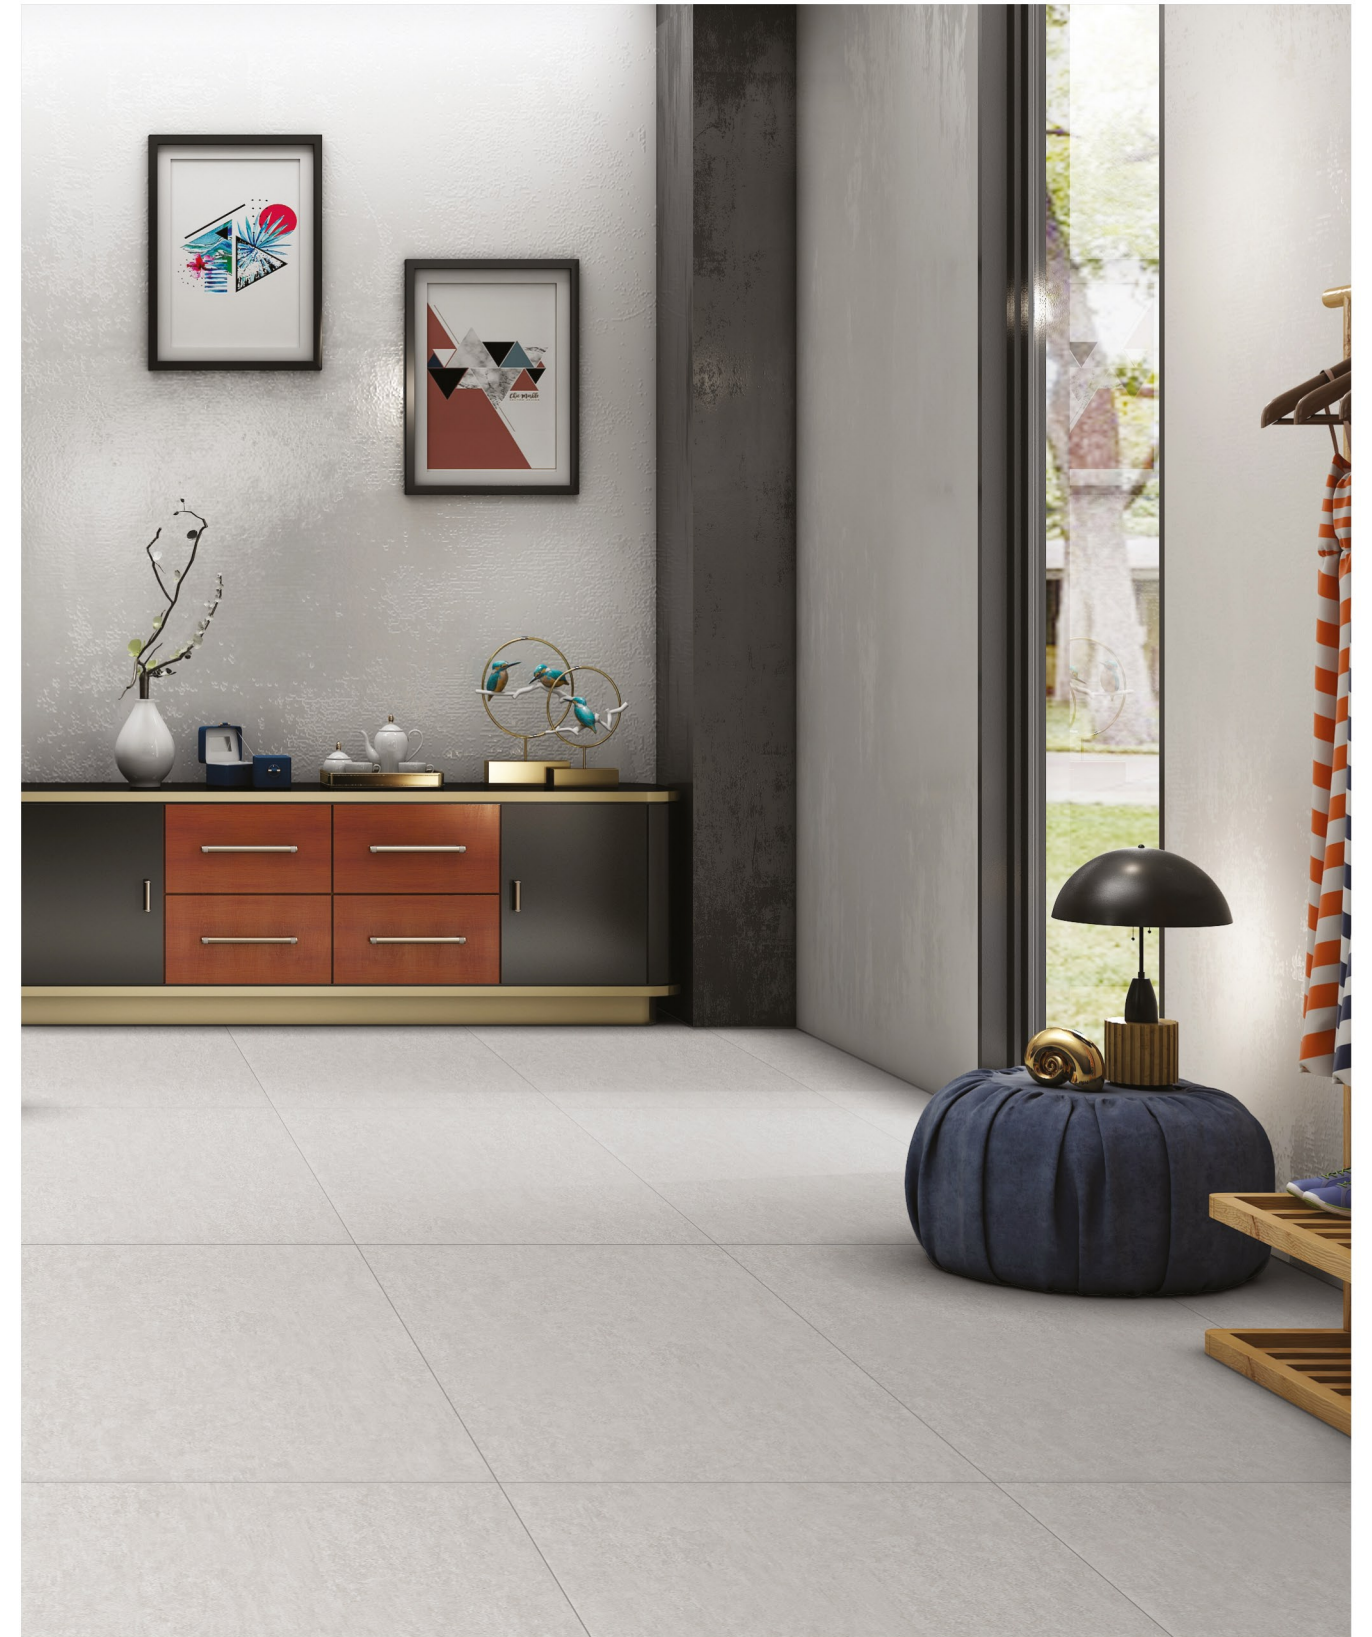

As a result, the bathroom tile combination must provide light effects that appeal to our senses.

SAINT LAURENT BLACK - HIGH GLOSSY

natural

Admirable
**NATURAL
BEAUTY**

600X1200 MM

CEMENTO - MATT

MAGNETIC

An escape from daily life into a World of beauty and relaxation, Surrounded by sophisticated, unique luxury.