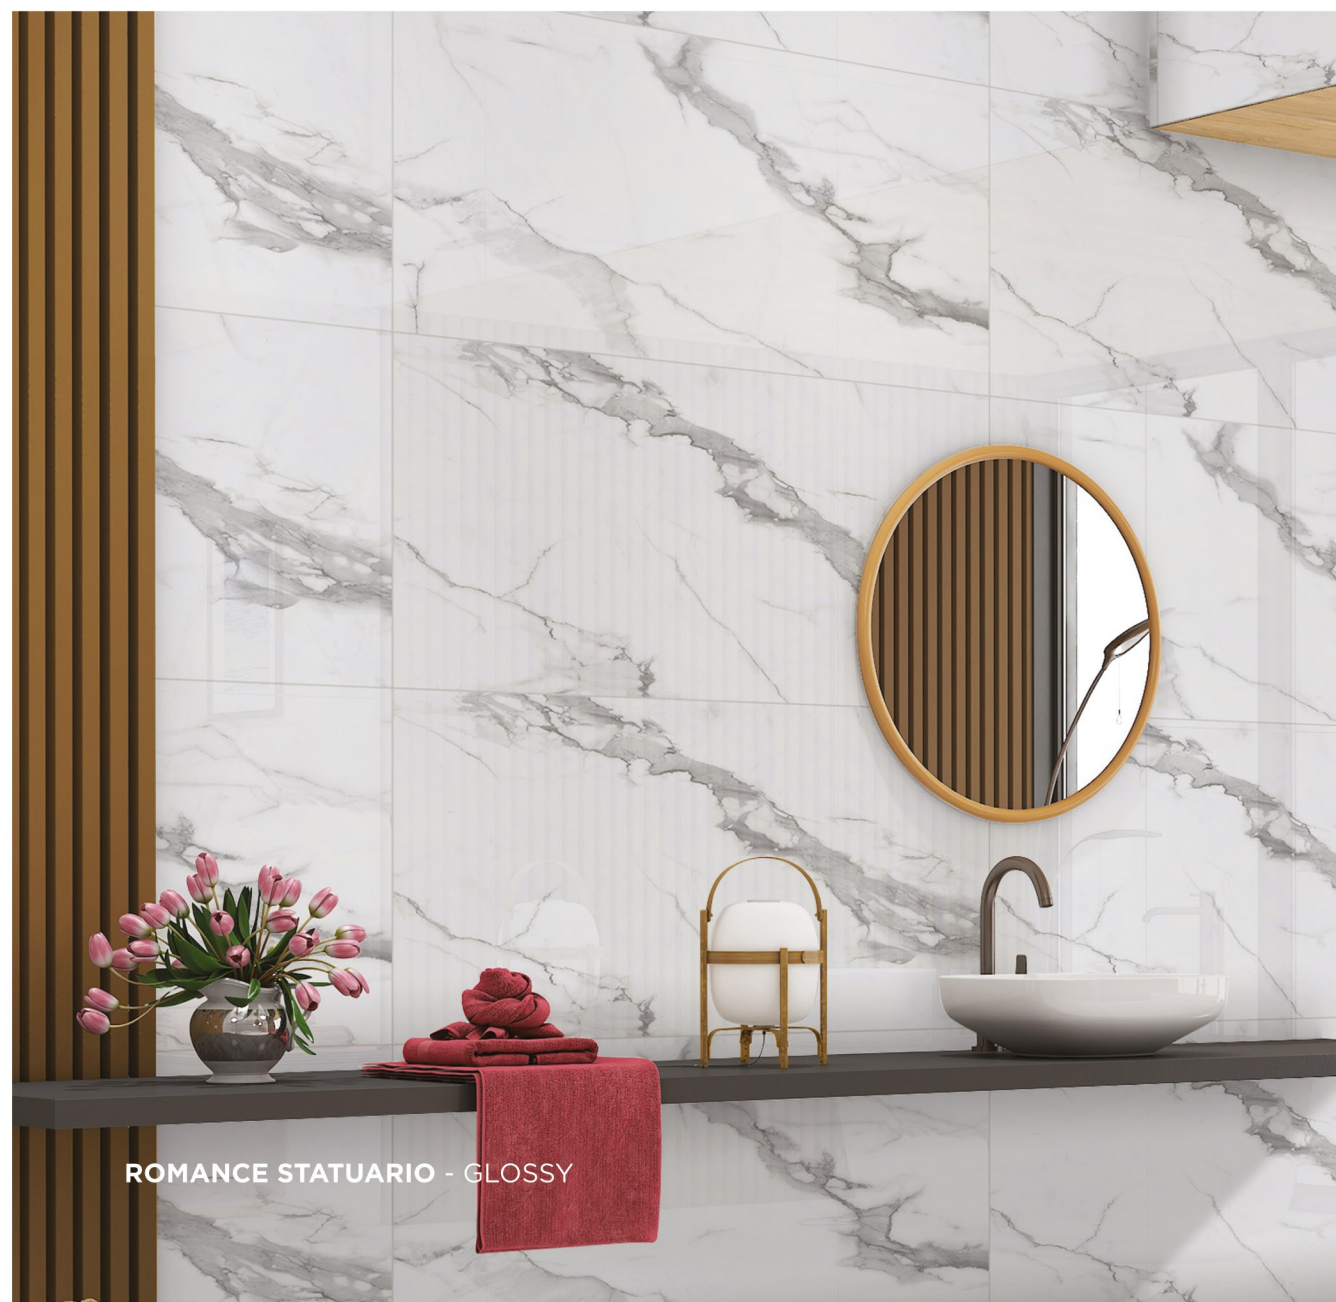

BLACK SPIDER - HIGH GLOSSY

BLUE LAVA - HIGH GLOSSY

EMPOWERING DREAMS

Exceptional bathroom
deserves exceptional design

600X1200 MM

Highest
**LEVEL
EXPERIENCE**

600X1200 MM

Impactful ART FORMATION

Choose tiles and wall coverings that complement the natural materials theme. Providing that all our tiles are designed with simplicity and flexibility in mind, together with ease of installation and create “wow factor” or touch of elegance. Choosing which gorgeous materials and colours to highlight is the most fun part of creating a bathroom.