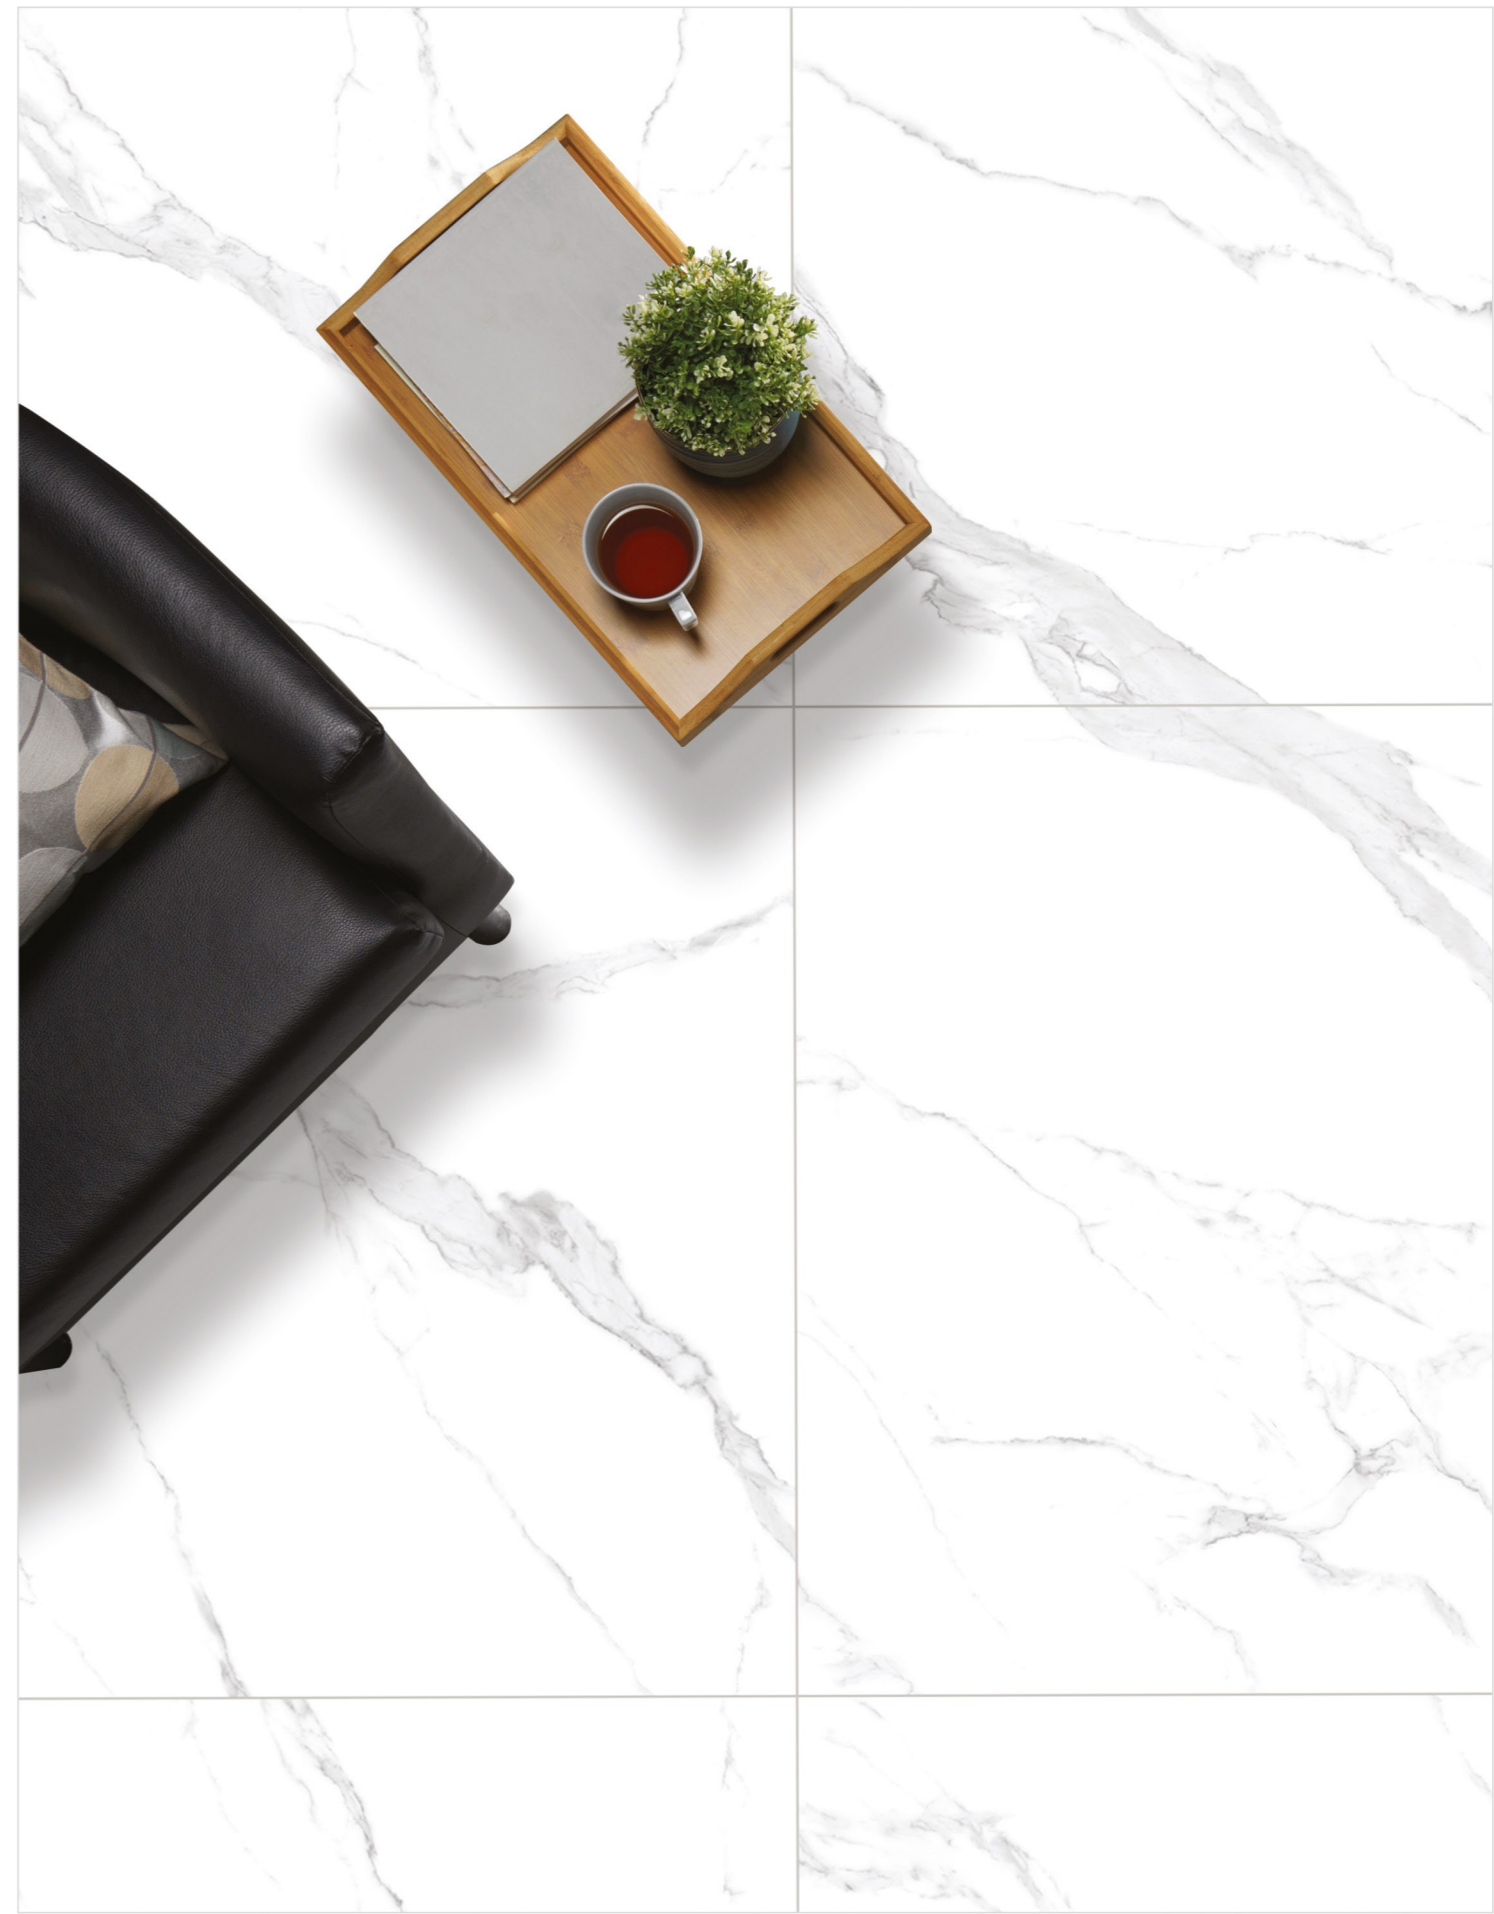

- COUNTER TOP
- INTERIOR WALL
- WORK TOP
- EXTERIOR WALL

120X
180CM

GVT - PGVT
MATT

GLORIOUS WHITE

- COUNTER TOP
- INTERIOR WALL
- WORK TOP
- EXTERIOR WALL

120X
180CM

GVT - PGVT
MATT

MARK BIANCO