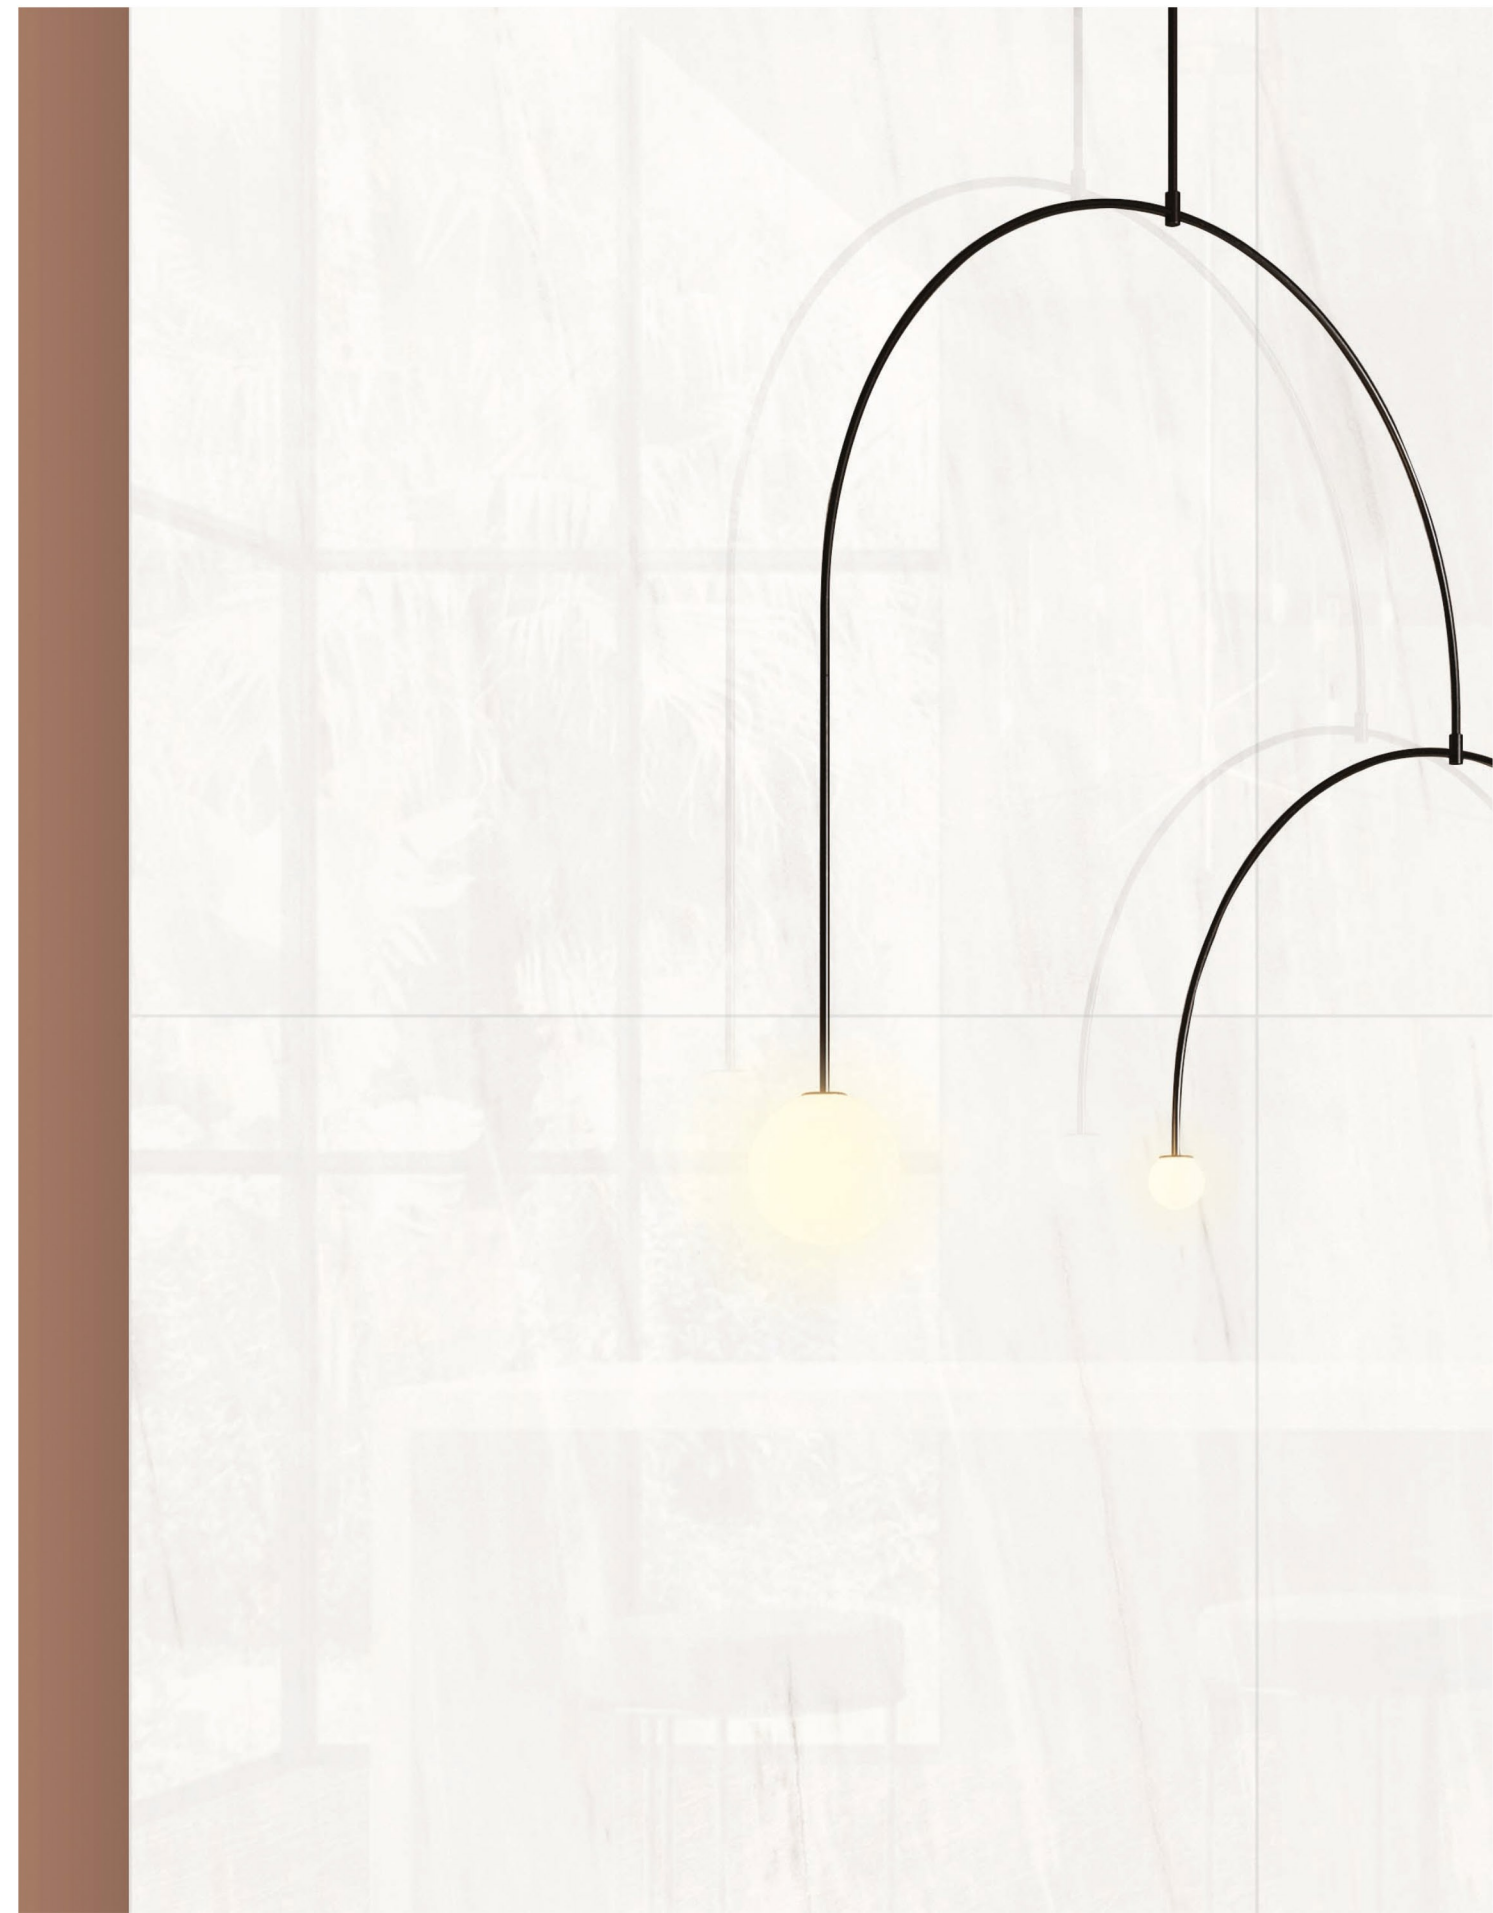

GVT - PGVT
GLOSSY

FITZ GREY

- COUNTER TOP
- INTERIOR WALL
- WORK TOP
- EXTERIOR WALL

120X
180CM

GVT - PGVT
GLOSSY

MELTONE BIANCO

- COUNTER TOP
- INTERIOR WALL
- WORK TOP
- EXTERIOR WALL

120X
180CM