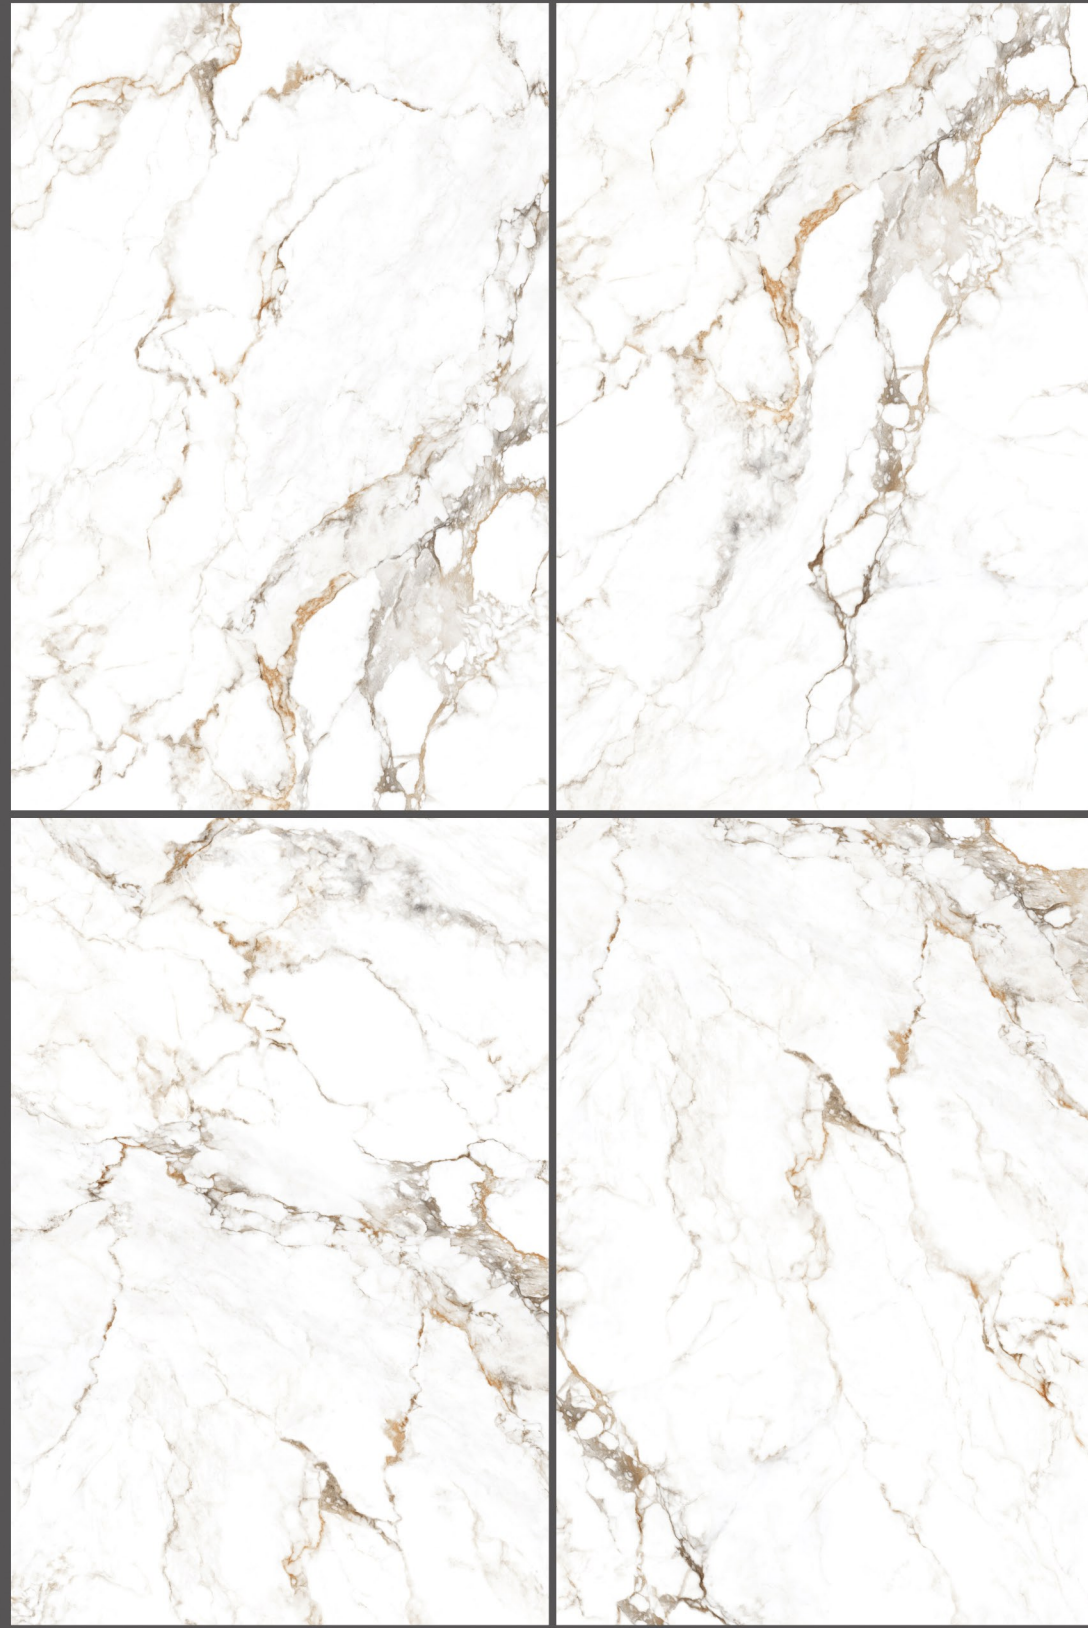

- COUNTER TOP
- INTERIOR WALL
- WORK TOP
- EXTERIOR WALL