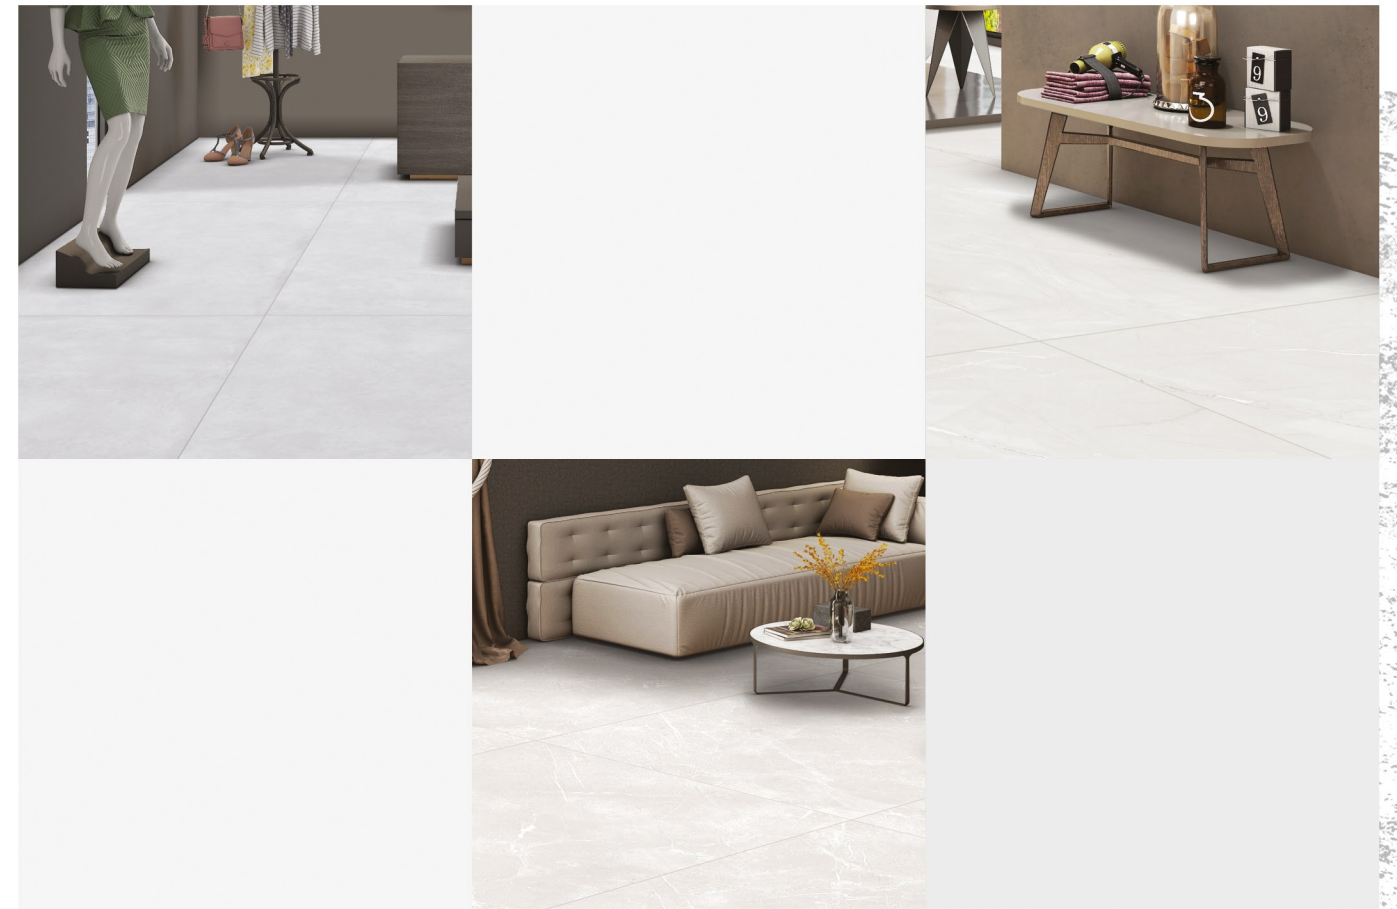

GVT - PGVT
GLOSSY

STATUARIO ELEGANT

120X180CM

MATT
0.9CM

An exquisite matt surface with the ability to attract the attention it requires to create a majestic ambiance.

THIS IS
TRULY
LUSTERLESS

The matt series delivers a truly lusterless living experience in your ideal home.