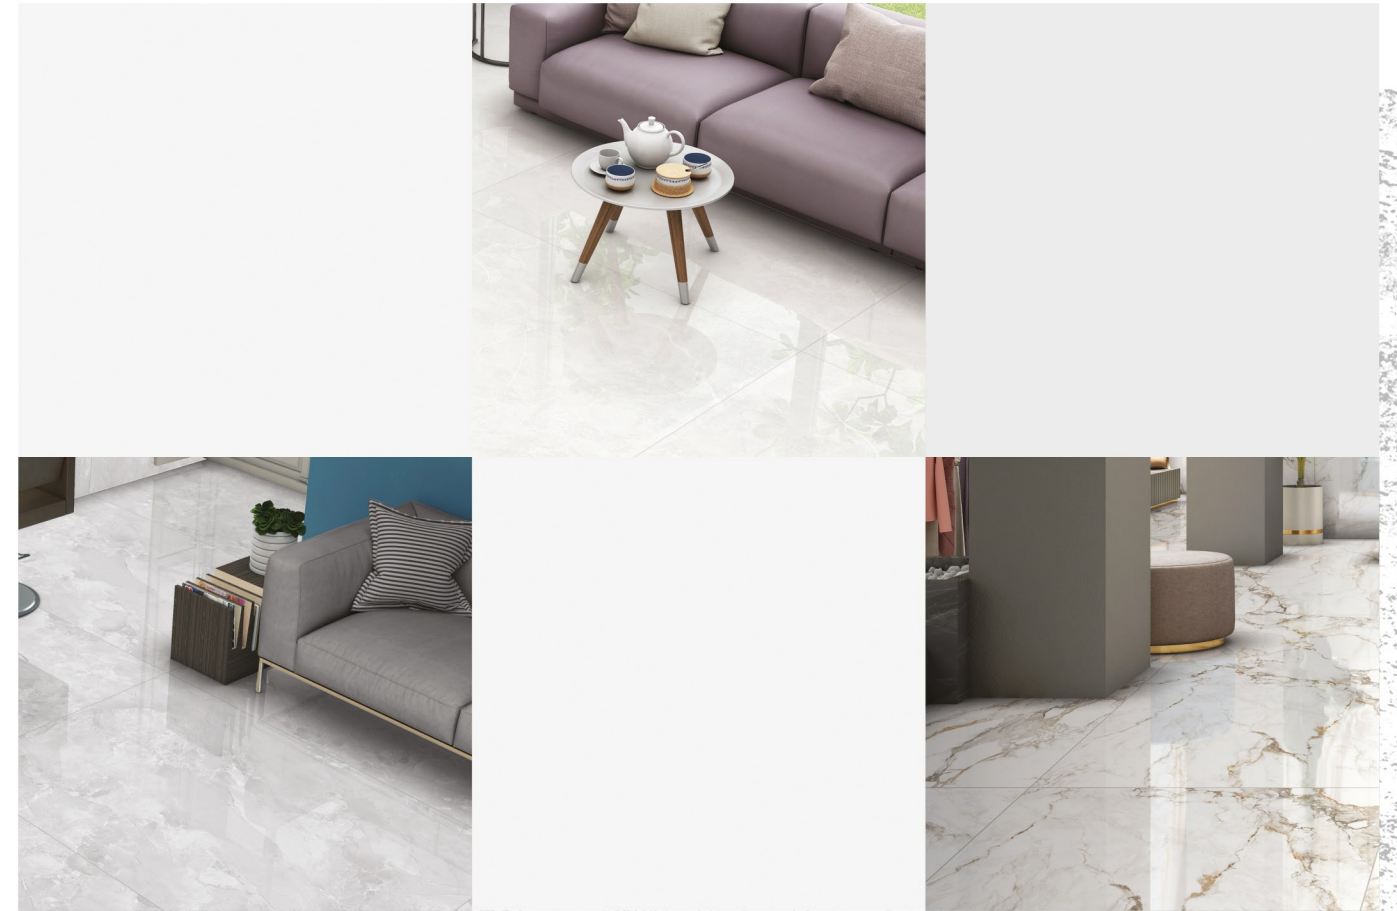

essencetiles.com

120X180CM

GLOSSY
0.9CM

This glossy surface is an ideal surface for the homes looking to create a flawless identity with the reflective surface.

**THIS IS
TRULY
GLORIFIED**

A truly glorifying glossy finish delivers the best real-time living experience.