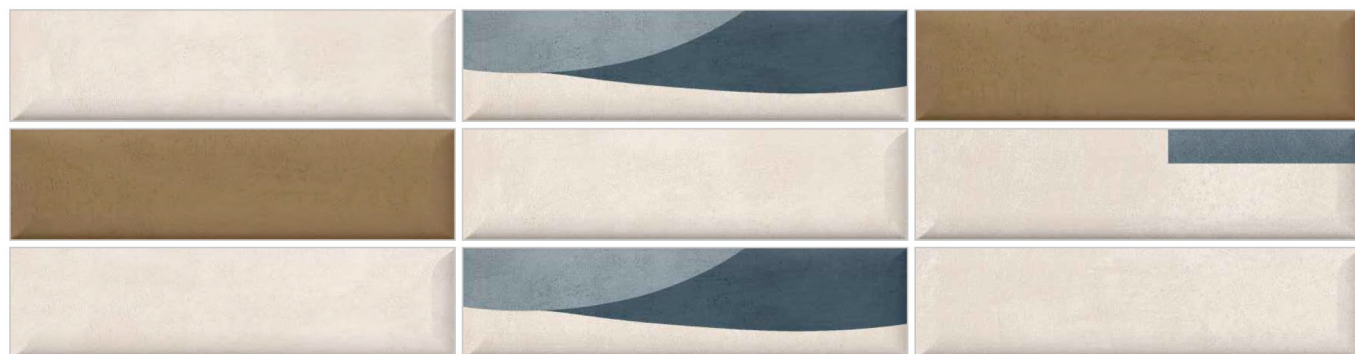

MYRA BEIGE | BEIGE DECOR | BROWN
RANDOM 48

MATT : SURFACE