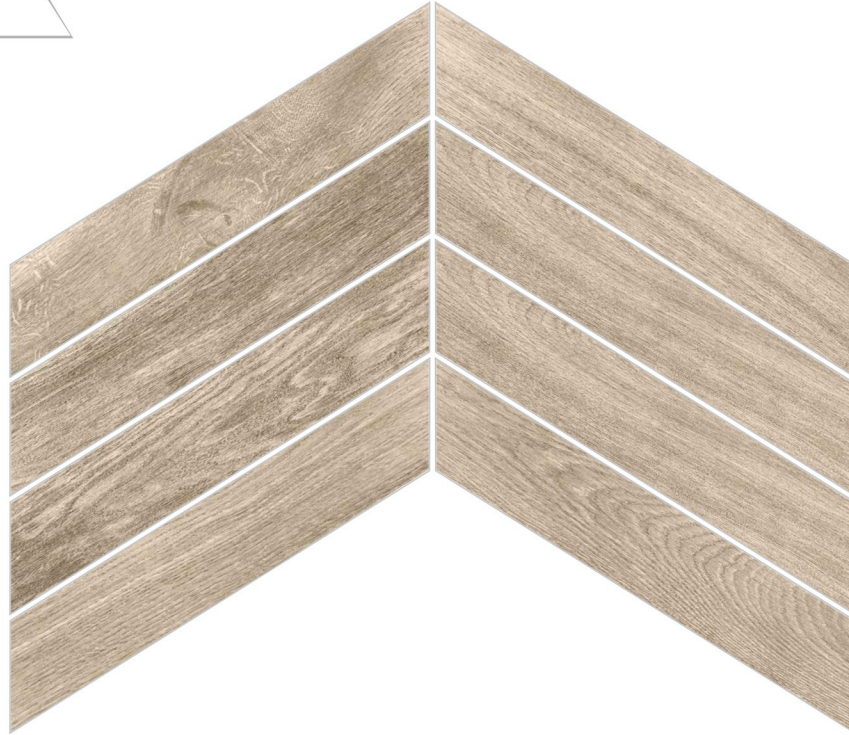

FORMAT
8 X 45 CM

MATT
-SURFACE

WALL

FLOOR

eterna
HOME

SLAVONIA WOOD LIGHT
RANDOM 36