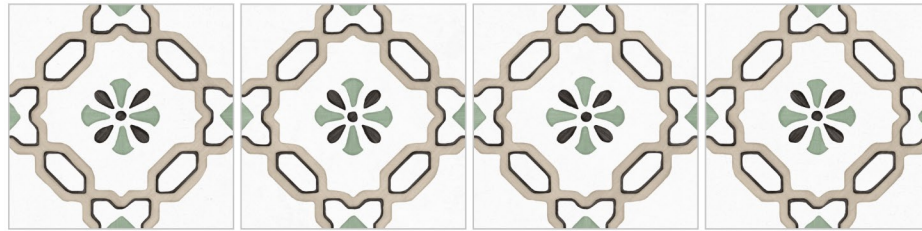

FORMAT
20 X 20 CM

marvela
MARVEL OF CERAMICS

MATT
-SURFACE

WALL

FLOOR

TANGER LILLY
RANDOM 06