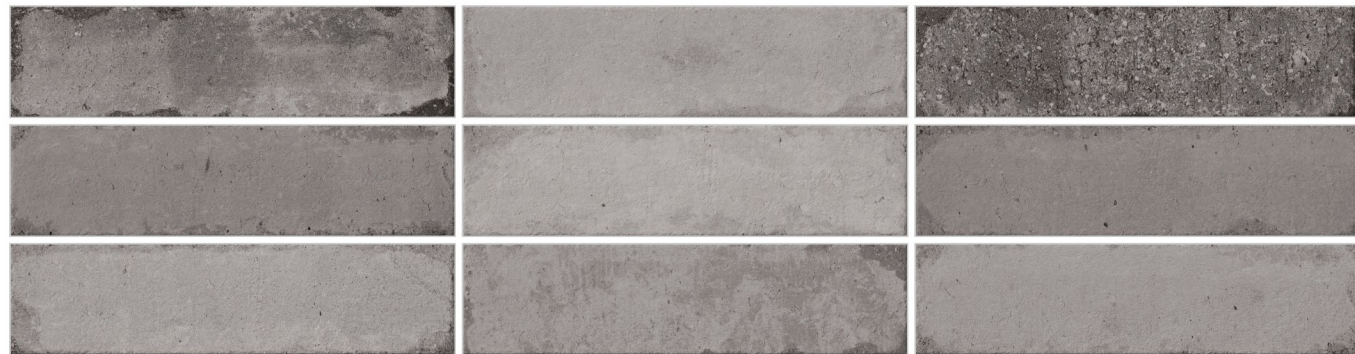

**FORMAT**  
7.5 X 30 CM

**MATT**  
-SURFACE

WALL

FLOOR

**marvela**  
MARVEL OF CERAMICS

**BRICKLANE OLIVE**  
RANDOM 36

**BRICKLANE BEIGE**  
RANDOM 36

**BRICKLANE GRIS**  
RANDOM 36