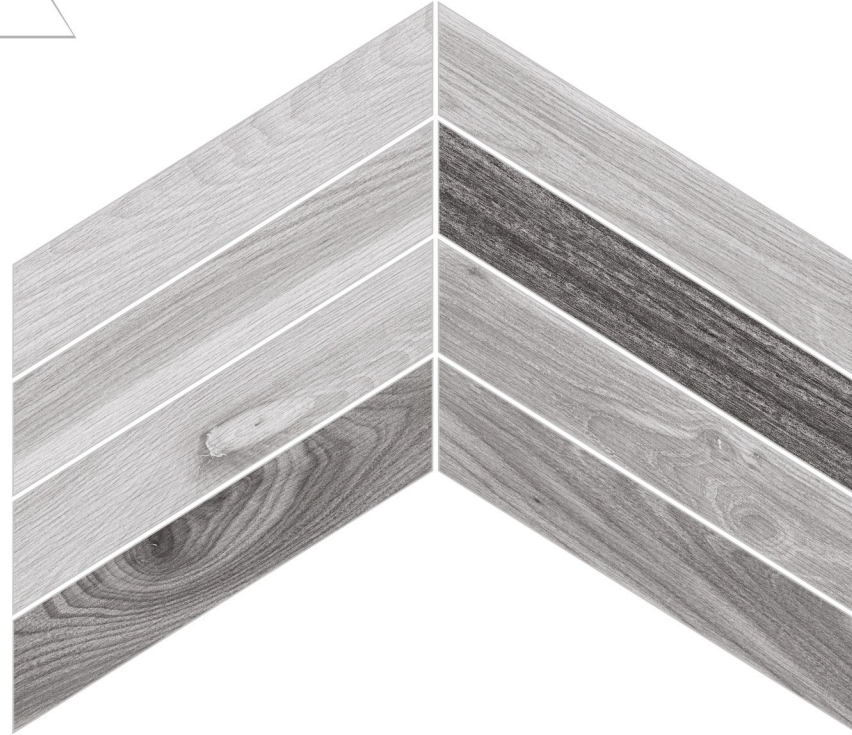

FORMAT  
8 X 45 CM

MATT  
-SURFACE

WALL

FLOOR

eternal  
HOME

LEGNO DECOR GREY  
RANDOM 50

LEGNO DECOR BEIGE  
RANDOM 50

marvela  
MARVEL OF CERAMICS