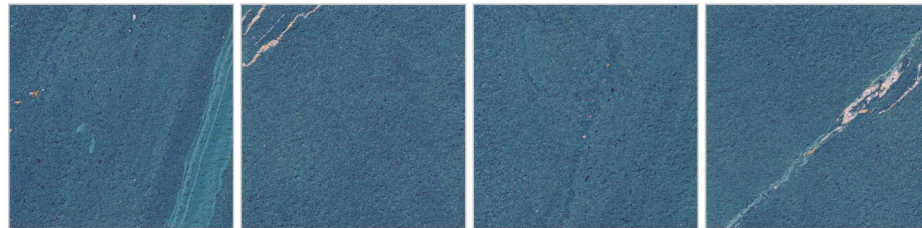

PICCASO BLUE
RANDOM 25