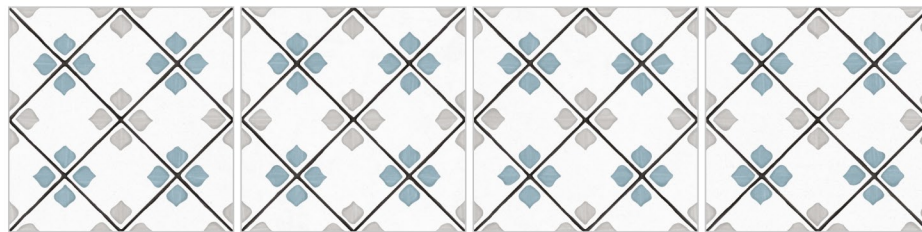

FLOOR

TANGER LILLY  
RANDOM 06

TANGER PETALS  
RANDOM 06

TANGER ROMB  
RANDOM 06

FORMAT  
20 X 20 CM

marvela  
MARVEL OF CERAMICS

TOSCANE BLUE BASE  
RANDOM 12

MATT  
-SURFACE