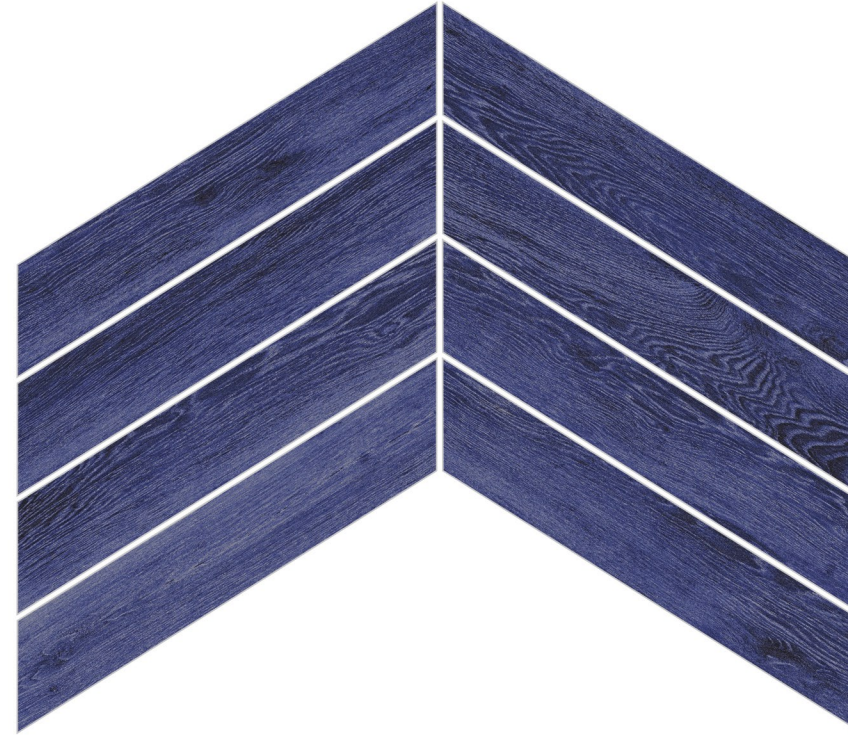

RAGNO BLUE
RANDOM 50

marvela
MARVEL OF CERAMICS