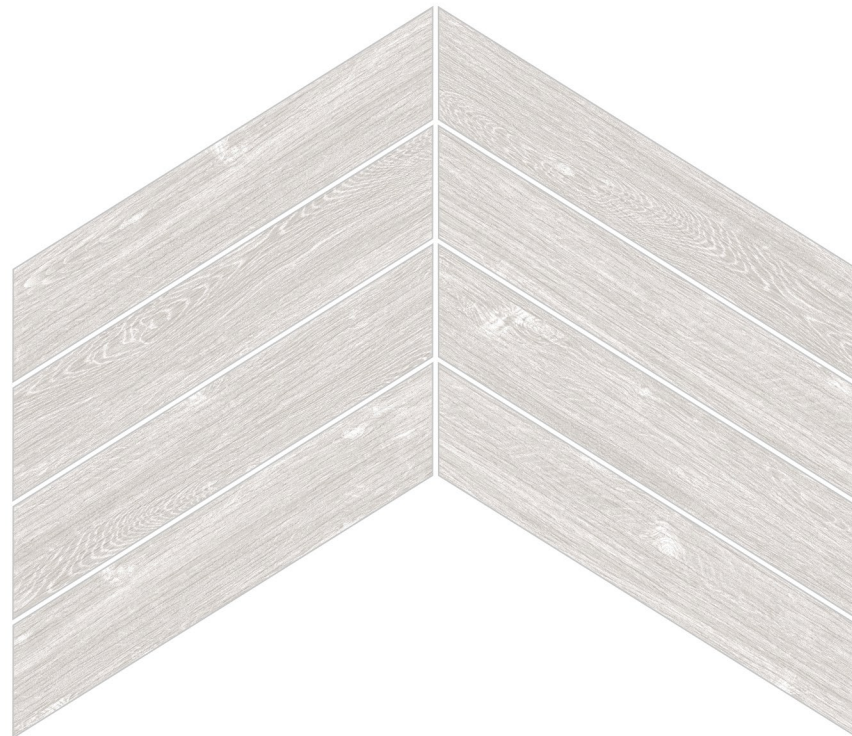

marvela  
MARVEL OF CERAMICS

ORINOCO GREY  
RANDOM 50

ORINOCO OAK  
RANDOM 50

FORMAT  
8 X 45 CM

MATT  
-SURFACE

WALL

FLOOR

**ORINOCO CHOCO**  
RANDOM 50