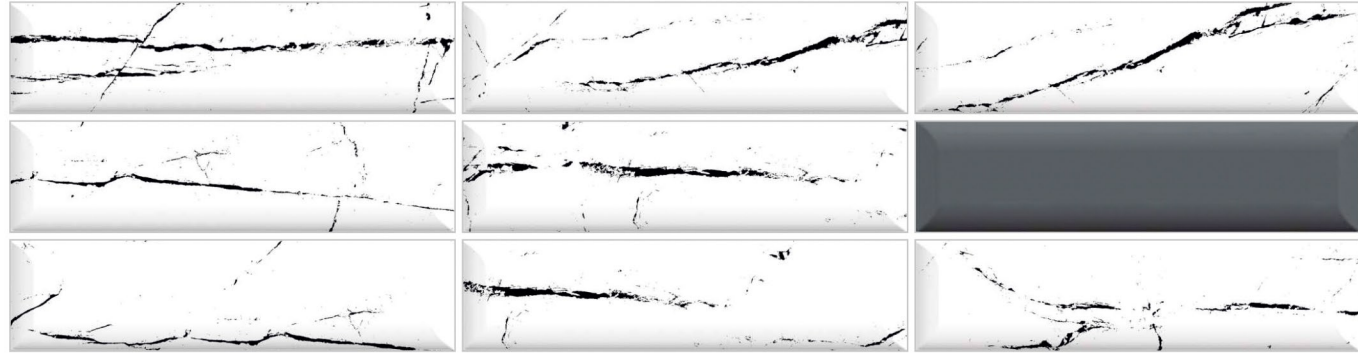

FORMAT
7.5 X 30 CM

GLOSSY
-SURFACE

WALL

FLOOR

marvela
MARVEL OF CERAMICS

MAQUINA WHITE
RANDOM 48

MATT : SURFACE