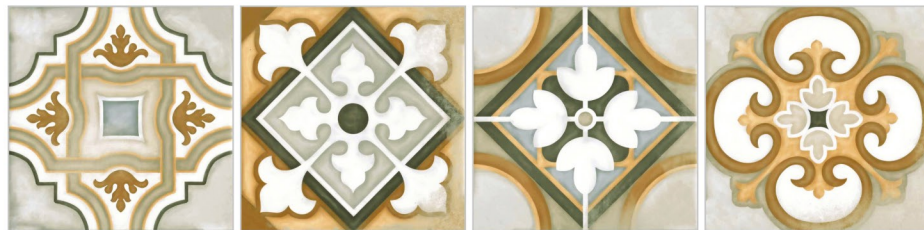

WALL

FLOOR

HARITAGE F  
RANDOM 06

ROSATA  
RANDOM 15

eternal  
HOME

FORMAT  
20 X 20 CM

PICCASO AQUA  
RANDOM 25

MATT  
-SURFACE