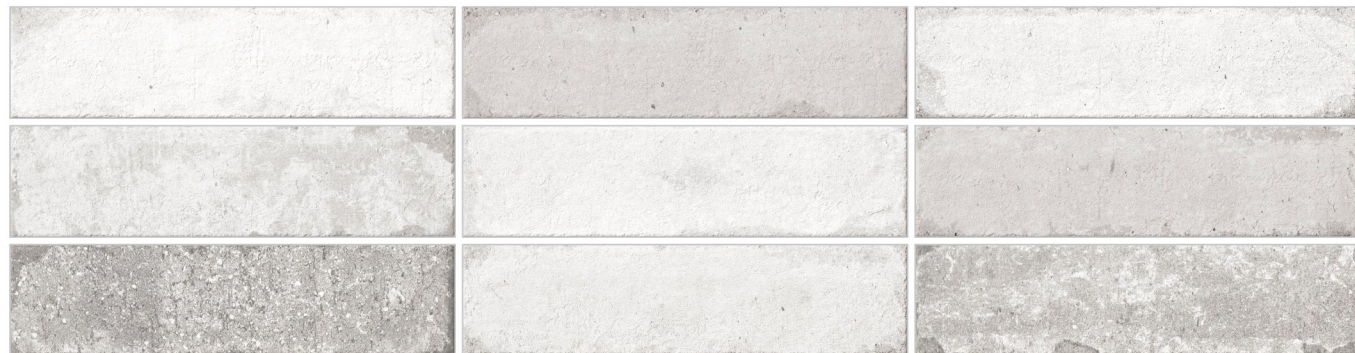

BRICKLANE SILVER
RANDOM 36