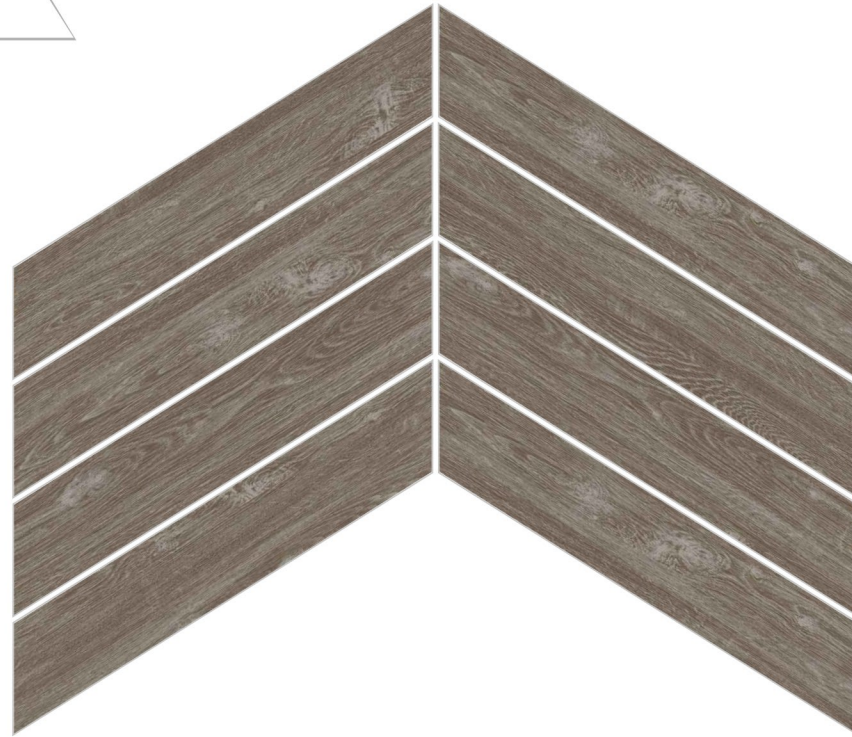

marvela  
MARVEL OF CERAMICS

ORINOCO GREY  
RANDOM 50

ORINOCO OAK  
RANDOM 50

FORMAT  
8 X 45 CM

MATT  
-SURFACE

WALL

FLOOR

**ORINOCO CHOCO**  
RANDOM 50