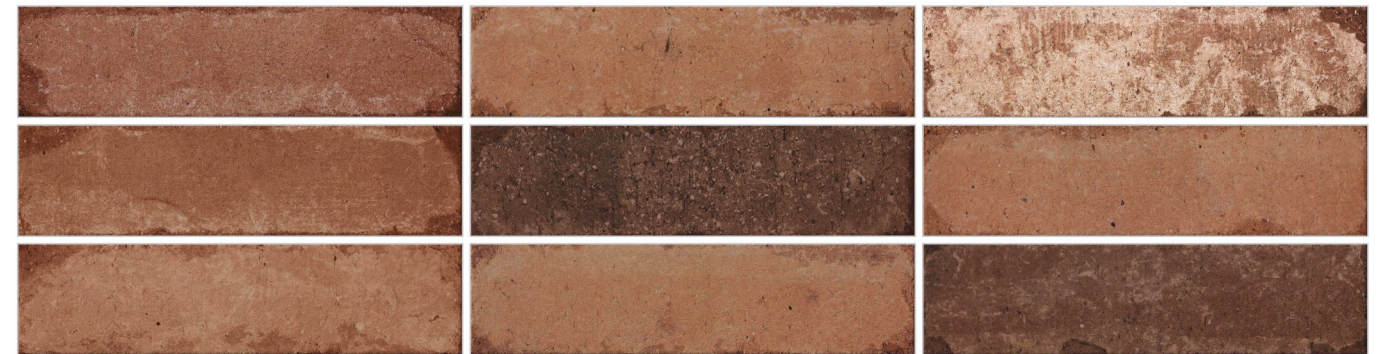

BRICKLANE RED
RANDOM 36