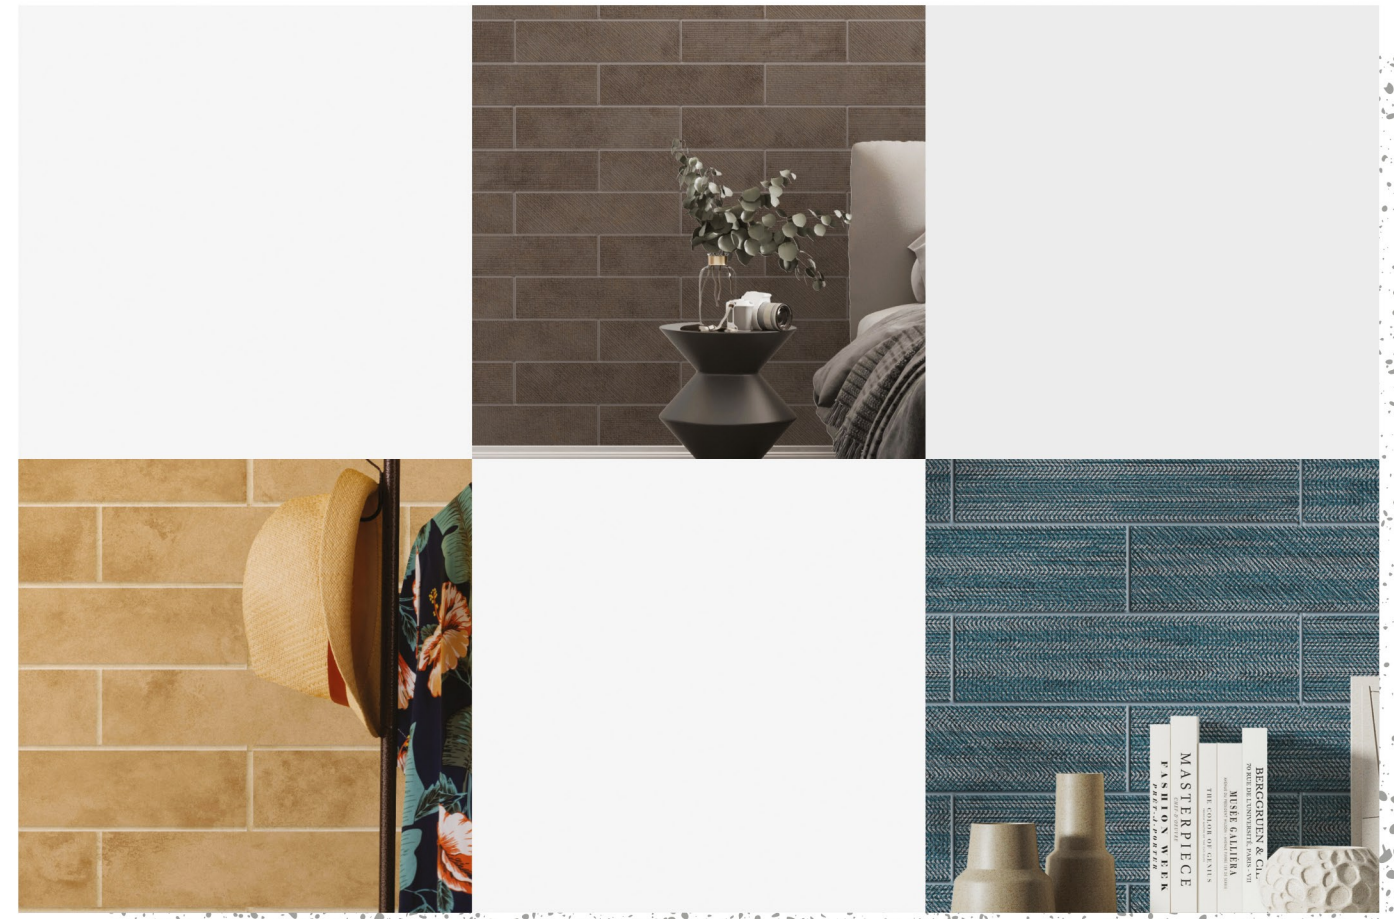

ALLURING AND EBULLIENT DESIGNS

Feel the ebullient designs and surfaces that attract the human eye

eterna
HOME

100% PROTECTION

ENVIRONMENT FRIENDLY

VOC FREE

NON ALLERGIC

HYGIENIC

SAFETY