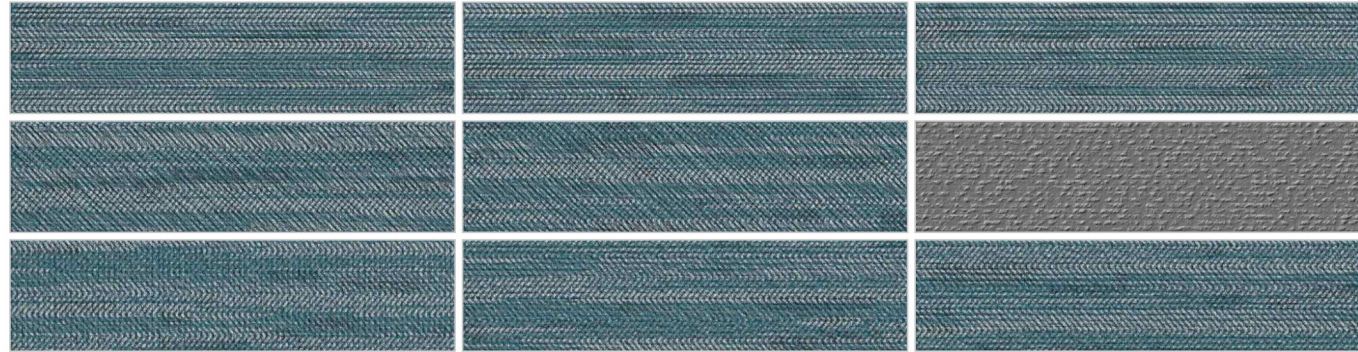

FORMAT
7.5 X 30 CM

MATT
-SURFACE

WALL

FLOOR

IMPRESS AQUA
RANDOM 16