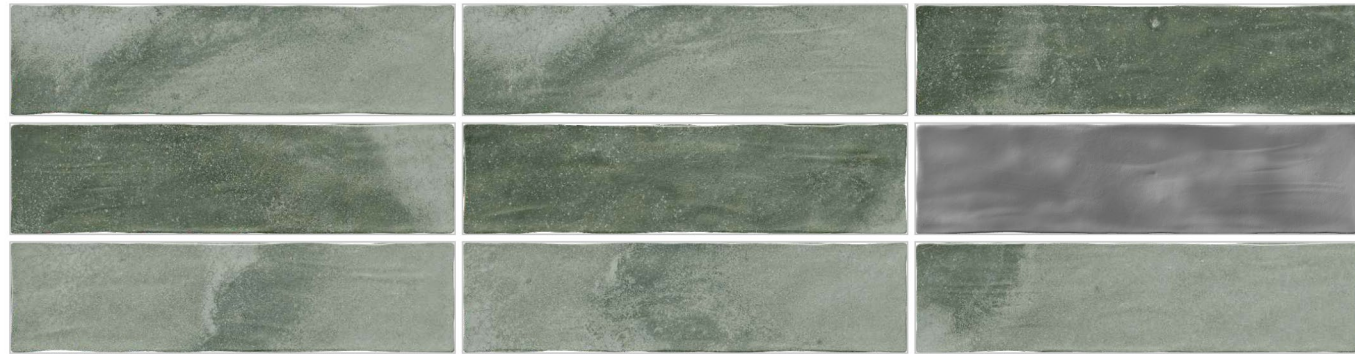

SAFETY

FORMAT  
7.5 X 30 CM

marvela  
MARVEL OF CERAMICS

CINCA OLIVE  
RANDOM 36

GLOSSY  
-SURFACE

WALL

FLOOR

CINCA TAUPE  
RANDOM 36