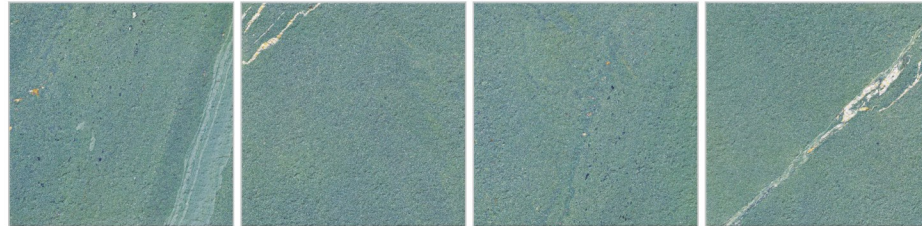

WALL

FLOOR

HARITAGE F  
RANDOM 06

ROSATA  
RANDOM 15

eternal  
HOME

FORMAT  
20 X 20 CM

PICCASO AQUA  
RANDOM 25

MATT  
-SURFACE