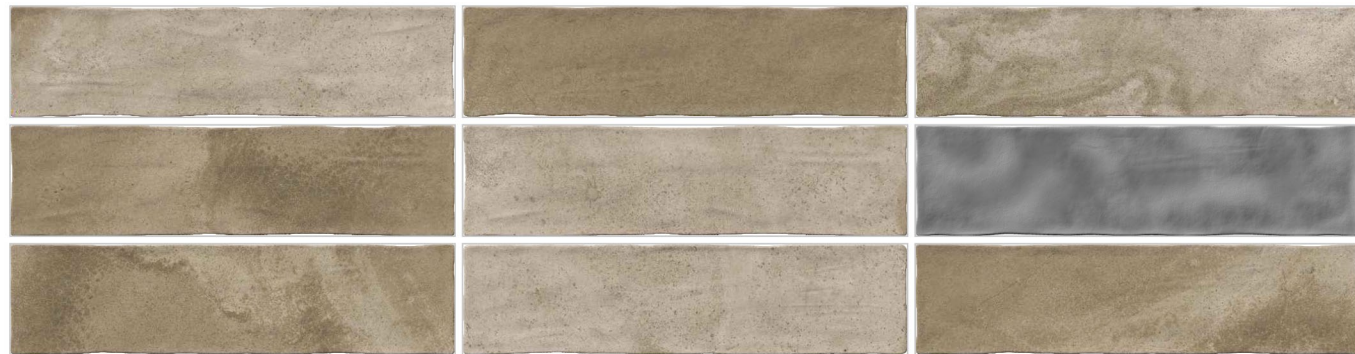

SAFETY

FORMAT  
7.5 X 30 CM

marvela  
MARVEL OF CERAMICS

CINCA OLIVE  
RANDOM 36

GLOSSY  
-SURFACE

WALL

FLOOR

CINCA TAUPE  
RANDOM 36