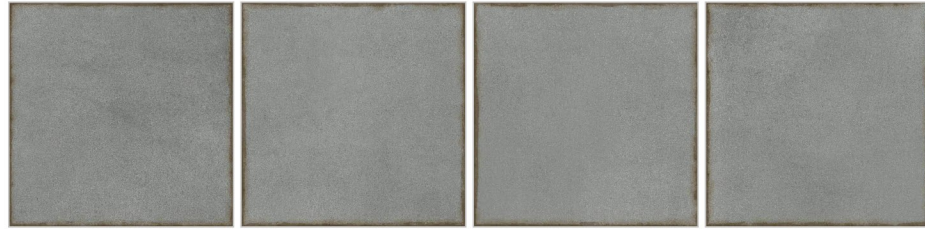

FORMAT
20 X 20 CM

marvela
MARVEL OF CERAMICS

TOSCANE GREY BASE
RANDOM 12