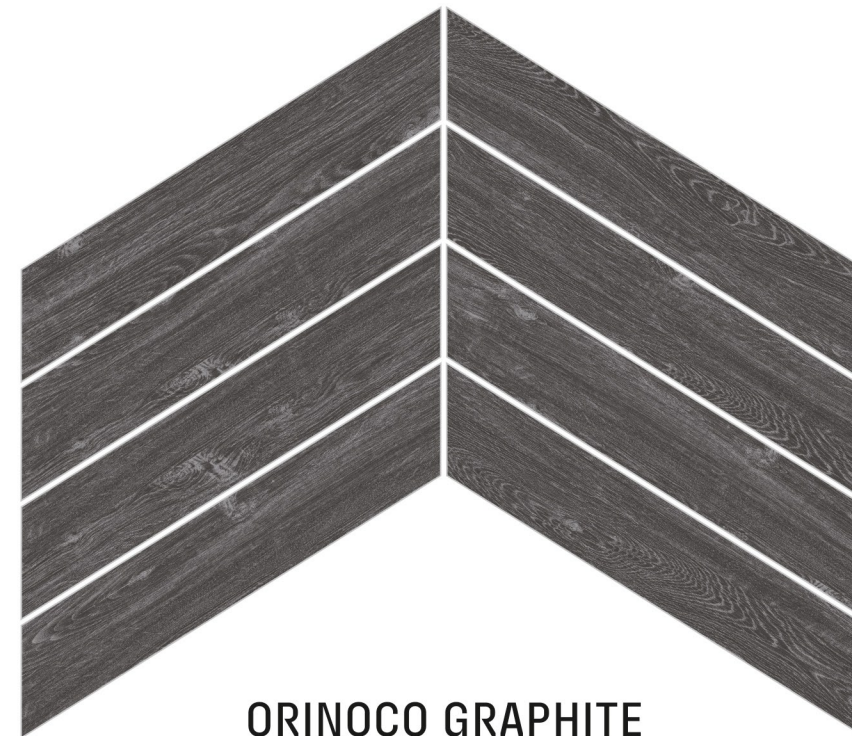

ORINOCO GRAPHITE
RANDOM 50